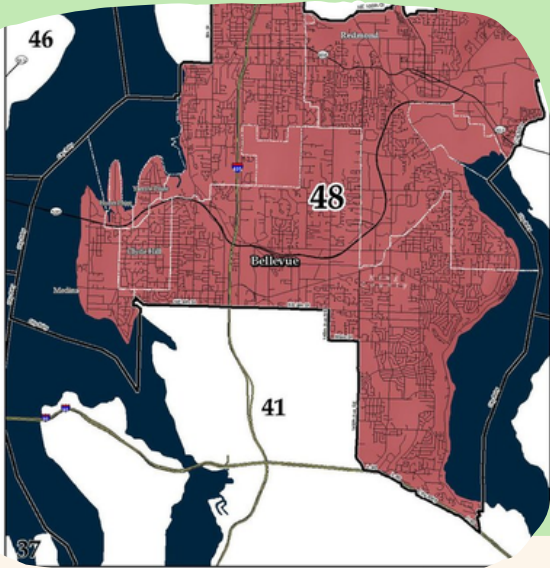

Meet Your Legislators

District 48 Lawmaker Information

Legislative District 48:

This King County District covers areas of Redmond, Bellevue (including West Lake Sammamish), and Kirkland, and it encompasses Clyde Hill, Yarrow Point, Hunts Point, and Medina. It also contains Bridle Trails State Park and Marymoor Park.