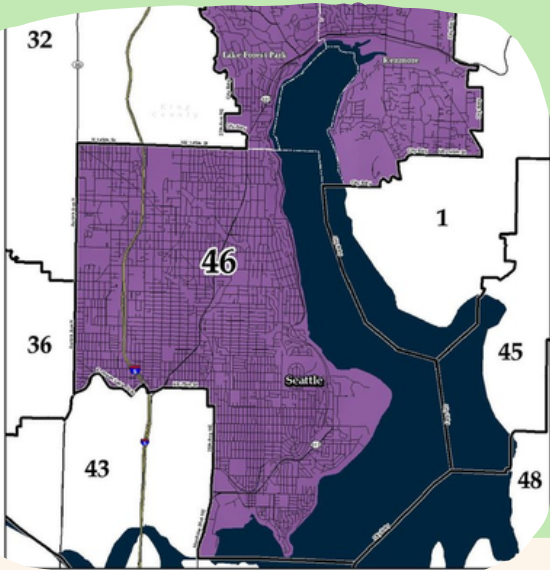

Meet Your Legislators

District 46 Lawmaker Information

Legislative District 46:

This King county district includes the North Seattle neighborhoods east of Aurora Avenue except for the University District, as well as the cities of Lake Forest Park and Kenmore.