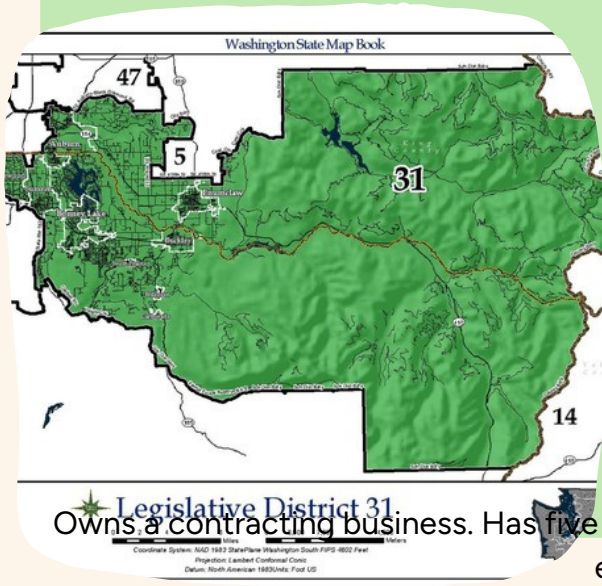

# Meet Your Legislators

## District 31 Lawmaker Information

### Legislative District 31:

This mostly King county district covers parts of Pierce county, including cities such as Enumclaw, Buckley, Bonney Lake, Edgewood and more.