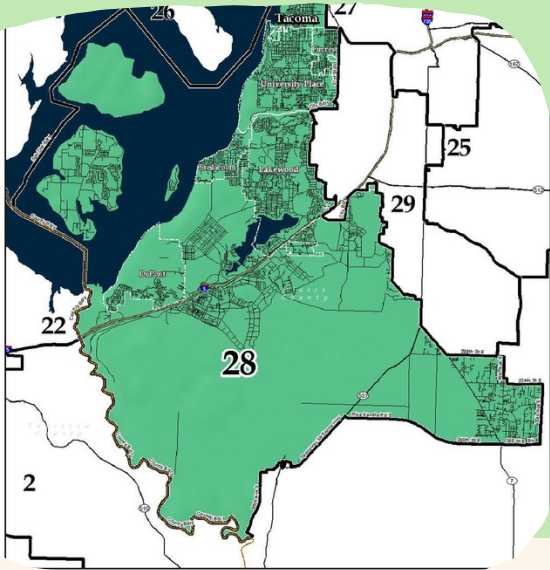

Meet Your Legislators

District 28 Lawmaker Information

This Pierce county district lies in Tacoma and in encompasses the Fircrest, University Place, DuPont, and Lakewood neighborhoods.

Senator T'wina Nobles (D)